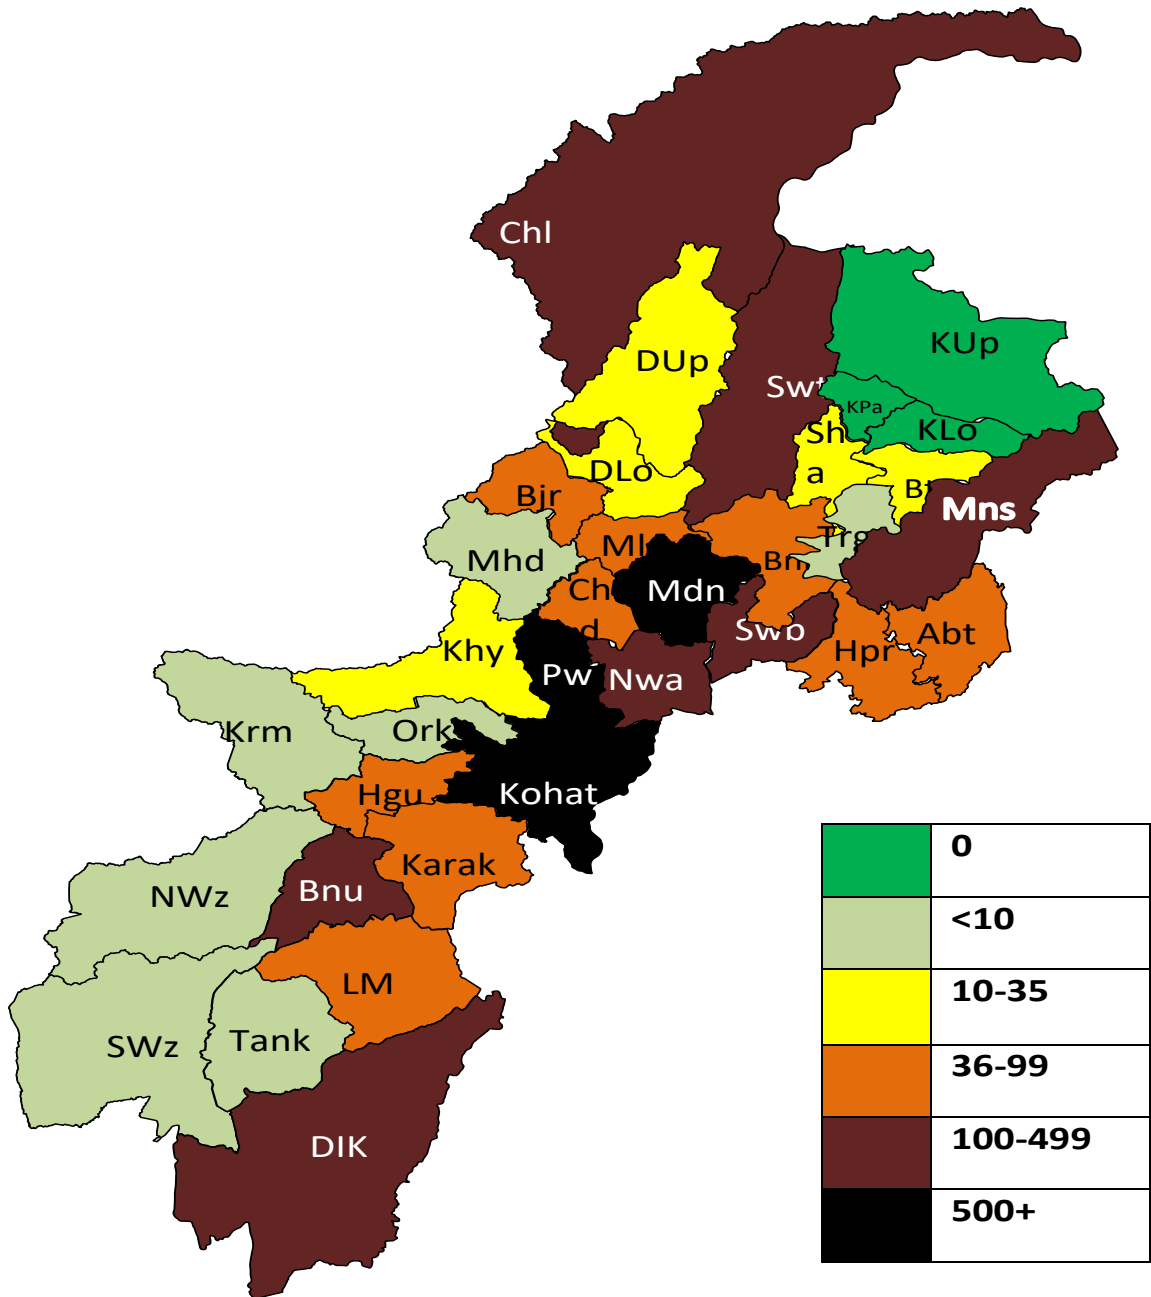

Khyber Pakhtunkhwa Corona Virus Disease COVID-19 Daily Update 28 September 2021

1. Snapshot figures for the day¹

4914

Total Active Cases²

173548

Total Cases

195

New Cases Today

5525

Total Deaths

11

New Deaths Today

163109

Total Recovered

299

New Recoveries Today

2958366

Total Tests

10012

New Tests Today

-
1. Figures up to 12 Midnight on the 27th September, 2021
 2. Active cases = total cases till now – deaths – recoveries

Khyber Pakhtunkhwa Corona Virus Disease COVID-19 Daily Update 28 September 2021

2. Provincial Heatmap

Map colored by active cases

District	Cases		Deaths		Recoveries	Active Cases
	Total	24 hrs	Total	24 hrs		
Total	173548	195	5525	11	163109	4914

Peshawar Division

PESHAWAR	62528	69	2624	6	59066	838
CHARSADDA	4210	0	62	0	4108	40
NOWSHERA	7296	12	115	0	6869	312
KHYBER	2409	0	12	0	2372	25
MOHMAND	1340	0	2	0	1331	7
Total	77783	81	2815	6	73746	1222