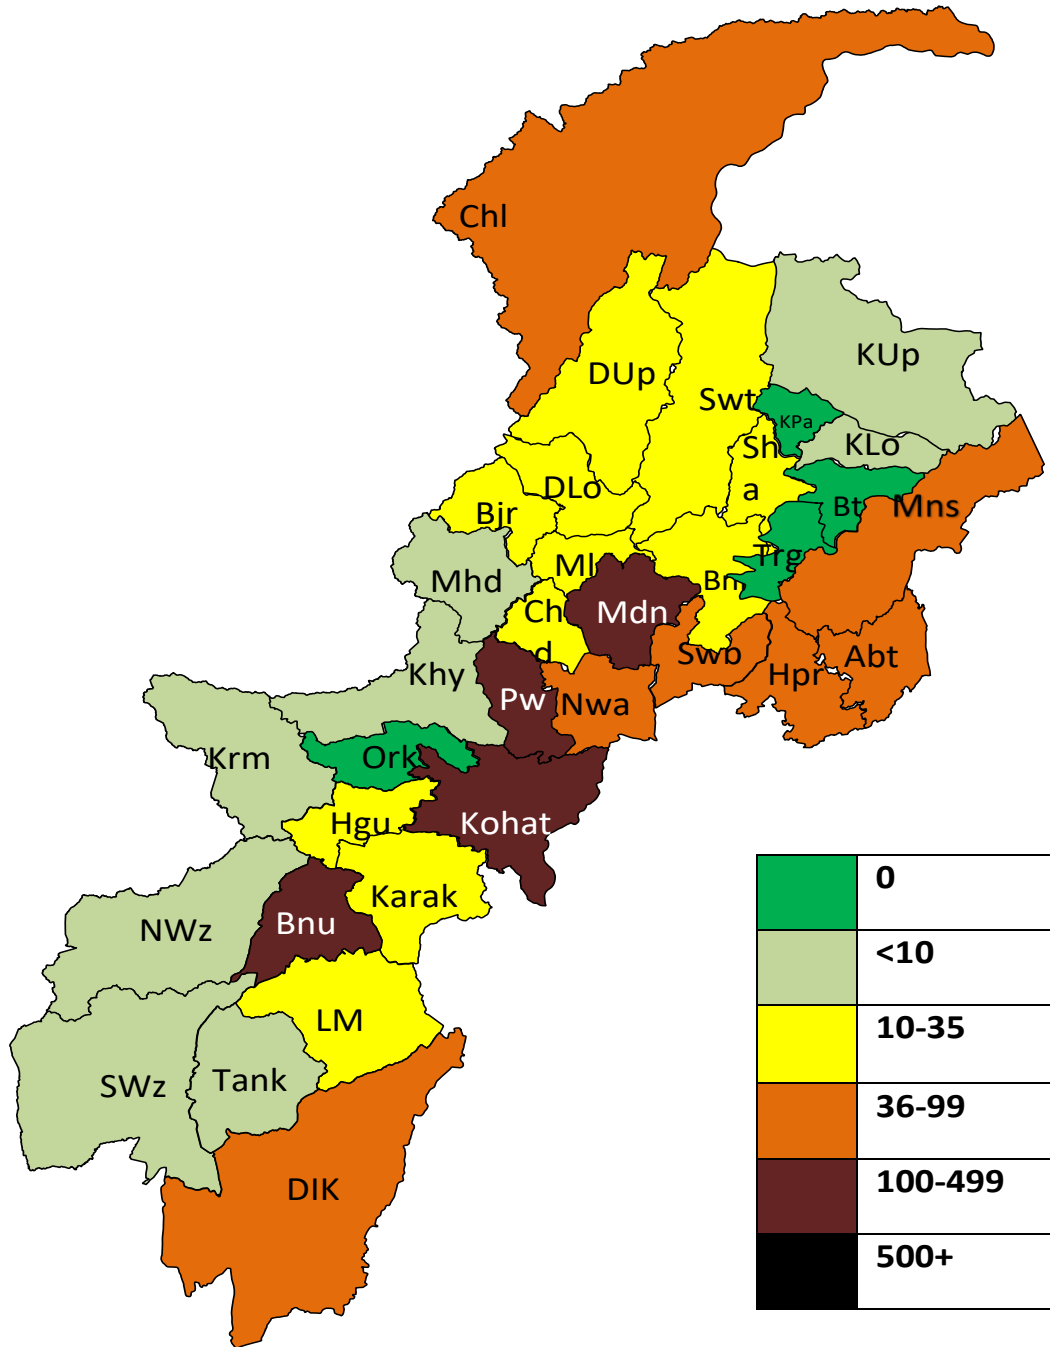

Khyber Pakhtunkhwa

Corona Virus Disease COVID-19 Daily Update

01 November 2021

1. Snapshot figures for the day¹

1582

Total Active Cases²

178135

Total Cases

61

New Cases Today

5751

Total Deaths

03

New Deaths Today

170802

Total Recovered

82

New Recoveries Today

3292948

Total Tests

8360

New Tests Today

1. Figures up to 12 Midnight on the 31st October, 2021
2. Active cases = total cases till now – deaths – recoveries

Khyber Pakhtunkhwa Corona Virus Disease COVID-19 Daily Update 01 November 2021

2. Provincial Heatmap

Map colored by active cases

District
Total

Cases	
Total	24 hrs
178135	61

Deaths	
Total	24 hrs
5751	3

Recoveries
170802

Active Cases
1582

Peshawar Division