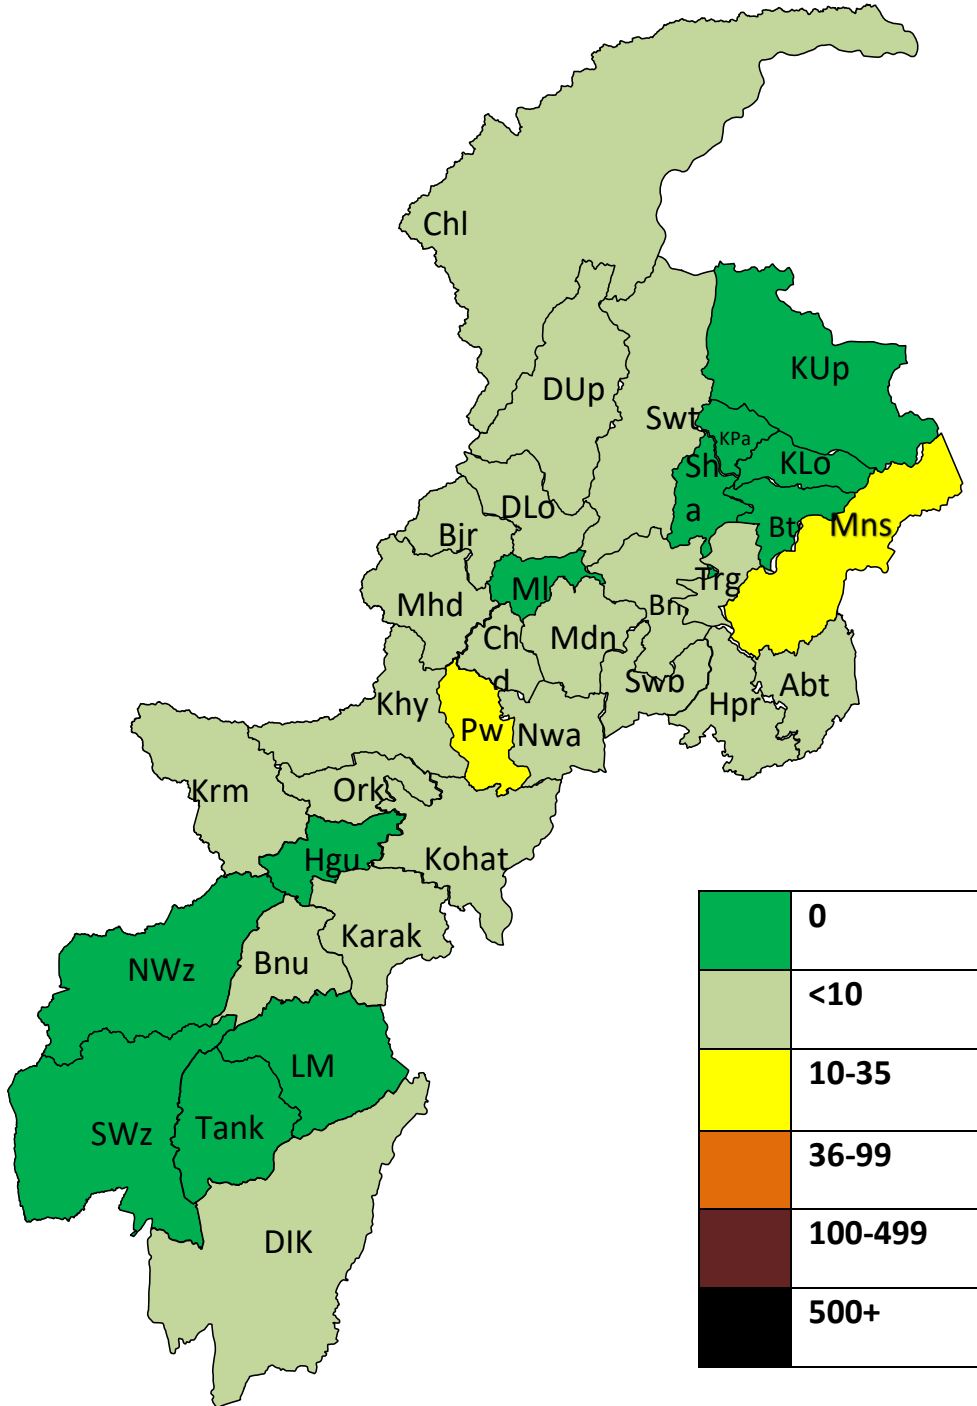

# 219794

Total Cases

# 1638

New Tests Today

1. Figures up to 12 Midnight on the 18<sup>th</sup> June 2022
2. Active cases = total cases till now – deaths – recoveries

# Khyber Pakhtunkhwa Corona Virus Disease COVID-19 Daily Update 19 June 2022

## 2. Provincial Heatmap

Map colored by active cases