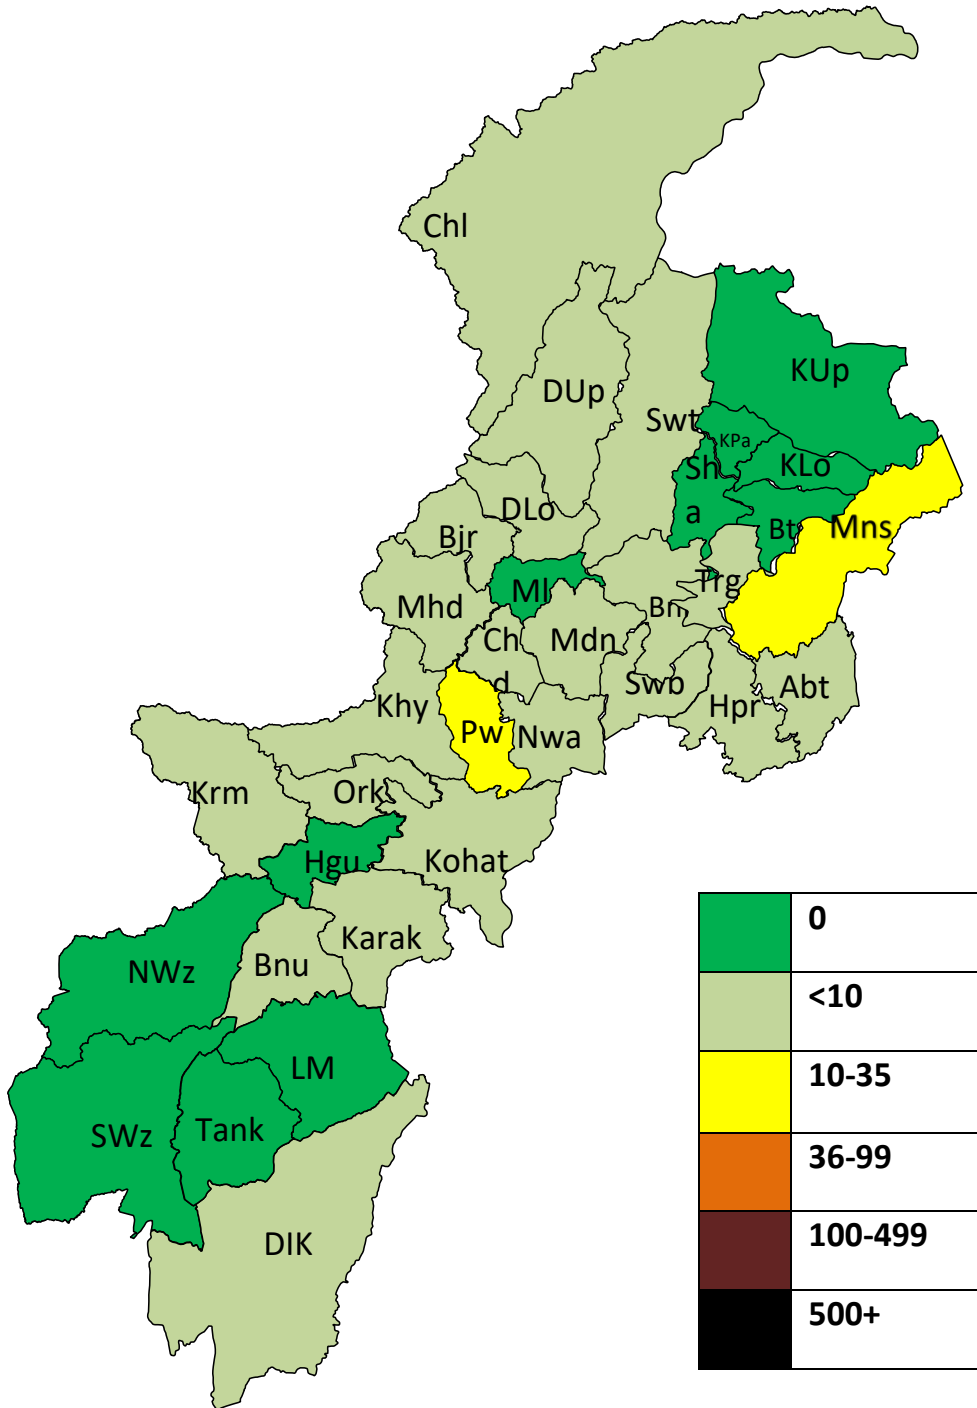

Khyber Pakhtunkhwa Corona Virus Disease COVID-19 Daily Update 21 June 2022

1. Snapshot figures for the day¹

138

Total Active Cases²

219818

Total Cases

20

New Cases Today

6324

Total Deaths

00

New Deaths Today

213356

Total Recovered

10

New Recoveries Today

4881700

Total Tests

2167

New Tests Today

1. Figures up to 12 Midnight on the 20th June 2022
2. Active cases = total cases till now – deaths – recoveries

Khyber Pakhtunkhwa Corona Virus Disease COVID-19 Daily Update 21 June 2022

2. Provincial Heatmap

Map colored by active cases

District
Total

Cases	
Total	24 hrs
219818	20

Deaths	
Total	24 hrs
6324	0

Recoveries
213356

Active Cases
138

**Khyber
Pakhtunkhwa
Corona Virus
Disease COVID-19
Daily Update
21 June 2022**